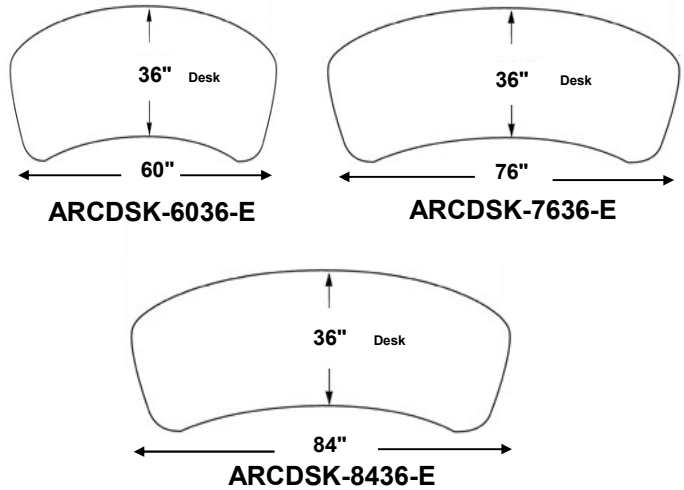

Arc SOS Series