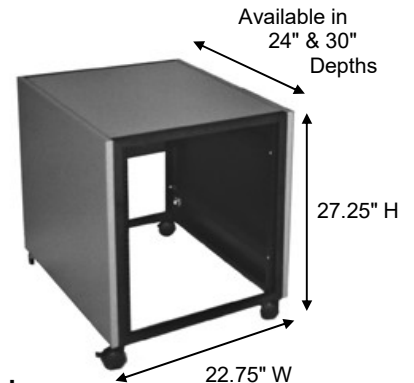

Recommended Optional Under Counter Racks for our systems:

- UCR13RU24 13ru high x 24" deep with front and rear adjustable rack rails
- UCR13RU30 13ru high x 30" deep with front and rear adjustable rack rails (shown)

Racks available with Solid Bottom and (2) Adjustable Shelves in 24" or 30" Depths