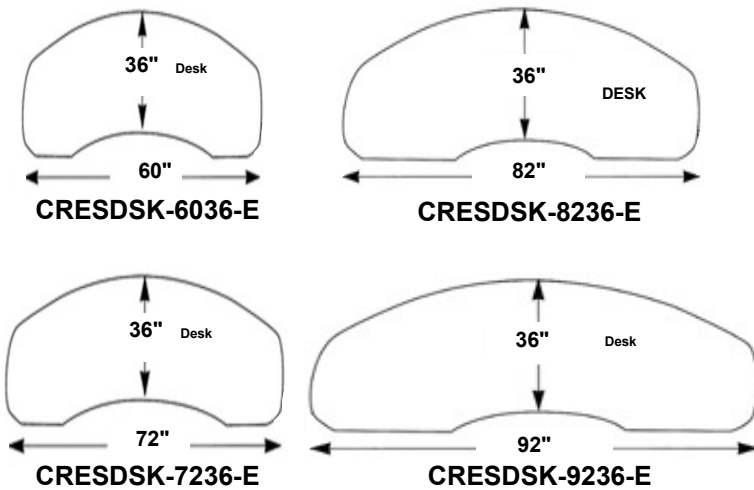

Fusion Consoles™

The Shape of Things to Come
Made in America

With the deeper design, these consoles can hold all of the equipment needed on one surface.

Crescent SOS Series